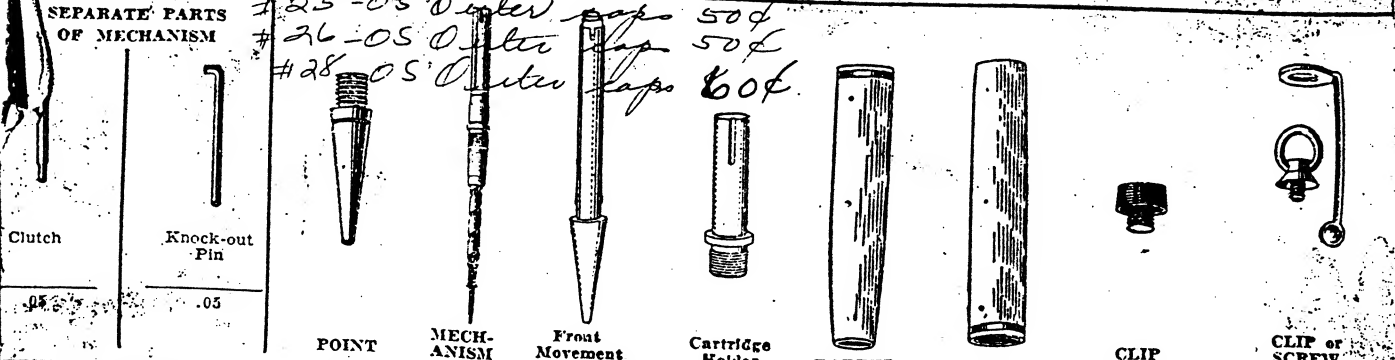

VACUMATIC PENCIL PARTS

List Price of Pencil Parts	$5.00	$3.50	$2.50
Point	.40	.40	.40
Mechanism	1.30	1.00	1.00
Barrel	1.20	.80	.60
Cap	1.40	1.00	.80
Clip Screw	.60	.60	.60
Clip	.60	.60	.60
Ring Crown	.60	.60	.60

DUOFOLD STREAMLINE PENCIL PARTS

List Price of Pencil Parts	$5.00	$4.00	$3.50	$4.25	$3.75	$3.25
Point	.80	.70	.60	.80	.70	.60
Mechanism	1.50	1.30	1.10	1.50	1.30	1.10
Barrel	1.40	1.00	.90	.90	.80	.70
Cap	1.40	1.00	.90	.90	.80	.70
Clip Screw	.10	.10	.10	.10	.10	.10
Clip	.30	.30	.30	.30	.30	.30
Ring	.30	.30	.30	.30	.30	.30

DUOFOLD PENCIL PARTS

List Price of Pencil Parts	$3.00	$2.50
Front Movement	1.20	1.20
Barrel	1.20	.80
Cap	.60	.40
Clip Screw	.10	.10
Clip	.30	.30
Ring	.30	.30

OTHER PARKER PENCIL PARTS

List Price of Pencil Parts	$1.50	$1.25
Point	.75	.60
Cartridge Holder	.10	.10
Barrel	.40	.25
Clip Screw	.10	.10
Cap	.40	.25
Clip	.30	.30
Ring	.30	.30

PARKETTE PENCIL PARTS

List Price of Pencil Parts	$1.25	$1.25	$1.25
Point	.75	.75	.75
Front Movement	.75	.75	.75
Cartridge Holder	.10	.10	.10
Barrel	.40	.40	.40
Cap	.60	.60	.60
Clip	.10	.10	.10

BRIDGE PENCIL

List Price	$1.00
Cardinal Knob	.25
Movement	.30
Barrel	.75

DUOFOLD GOLD CAP PENCIL PARTS

Point	Senior	Junior	Lady or Pastel
Barrel, Ebony and Pearl	$1.00	$.90	$.80
Barrel, Other Duofold	1.90	1.30	1.20
Movement, without clip	.90	.80	.70
Movement, with clip	1.50	1.30	1.10
Clip	1.80	1.60	1.40
Cap	.30	.30	.30
Cap with Ring	.40	.40	.40

PENCIL SUPPLIES

Leads 15¢ per order 10¢ in full

Per 24 2/25/58

BLACK LEADS

- 7 Grades
- 2B extra soft
- B soft
- HB medium soft
- F firm
- H medium hard
- 2H hard
- 4H very hard

COLOR LEADS

- Purple
- Red
- Blue
- Green

Lead Tube 15¢ list
Lead Cartridge with extra eraser 15¢ list

Eraser, package -- 10¢ list
Size: Senior, Junior, Lady.
Specify whether for streamline or metal cap pencil.

The socket is divided into two parts: the retainer, which is attached to the base, and the bowl, which is the receptacle for the pen or pencil. Prices for parts are shown below:

RETAINER	List price
Retainer for Standard Bowl (Chrome or Gold)	$.80
Retainer for sleeve type bowls (Chrome or Gold)	.80
Retainer for Standard bowl (includes swivel screw, nut and bar)	.80

DESK SET PARTS

Chrome or gold sleeve (plain or fluted)	.40
Bakelite bowl for sleeve	.40

TAPER

Taper With Gold Band	$.50
With Chrome Band	.50
Beaded, black only	.75

SIX SIZES: Oversize Pen, Standard Pen, Slender Pen, Oversize Pencil, Standard Pencil, Short Pencil